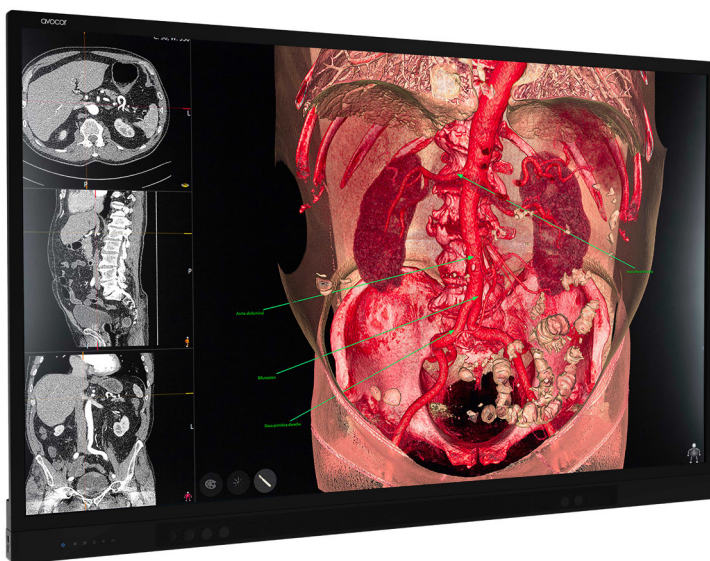

### Improved medical education and training

Sectra helps medical students improve their understanding of anatomy and physiology, the variation between individuals, and unusual diseases and injuries. The Sectra Board provides an alternative to the Sectra Table for accessing the Education Portal, and allows the user to share patient cases and associated teaching content with other universities using the Education Portal.

The Board is optimized for presentations, featuring a virtual whiteboard, enhanced presentation tools, and an 86" screen with In-Glass touch technology. Like the Table, the Board facilitates a deeper interaction with visual case data and represents an ideal way to present Education Portal content in the classroom.